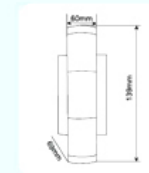

LBE-601

Σ LED V W A IP
1 DC3.4 3 40 20

LWE-3051A

Σ LED V W A IP
1 DC3.4 3 40 20

HWE-2012B

Σ LED V W A IP
2 AC230 6 110 20

LBE-077

Σ LED V W A IP
1 DC3.4 3 110 20