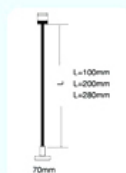

LBE-603

Σ LED V W A IP

1 DC3.4 3 40 20

LBE-601

Σ LED V W A IP

1 DC3.4 3 40 20

LWE-3051A

Σ LED V W A IP